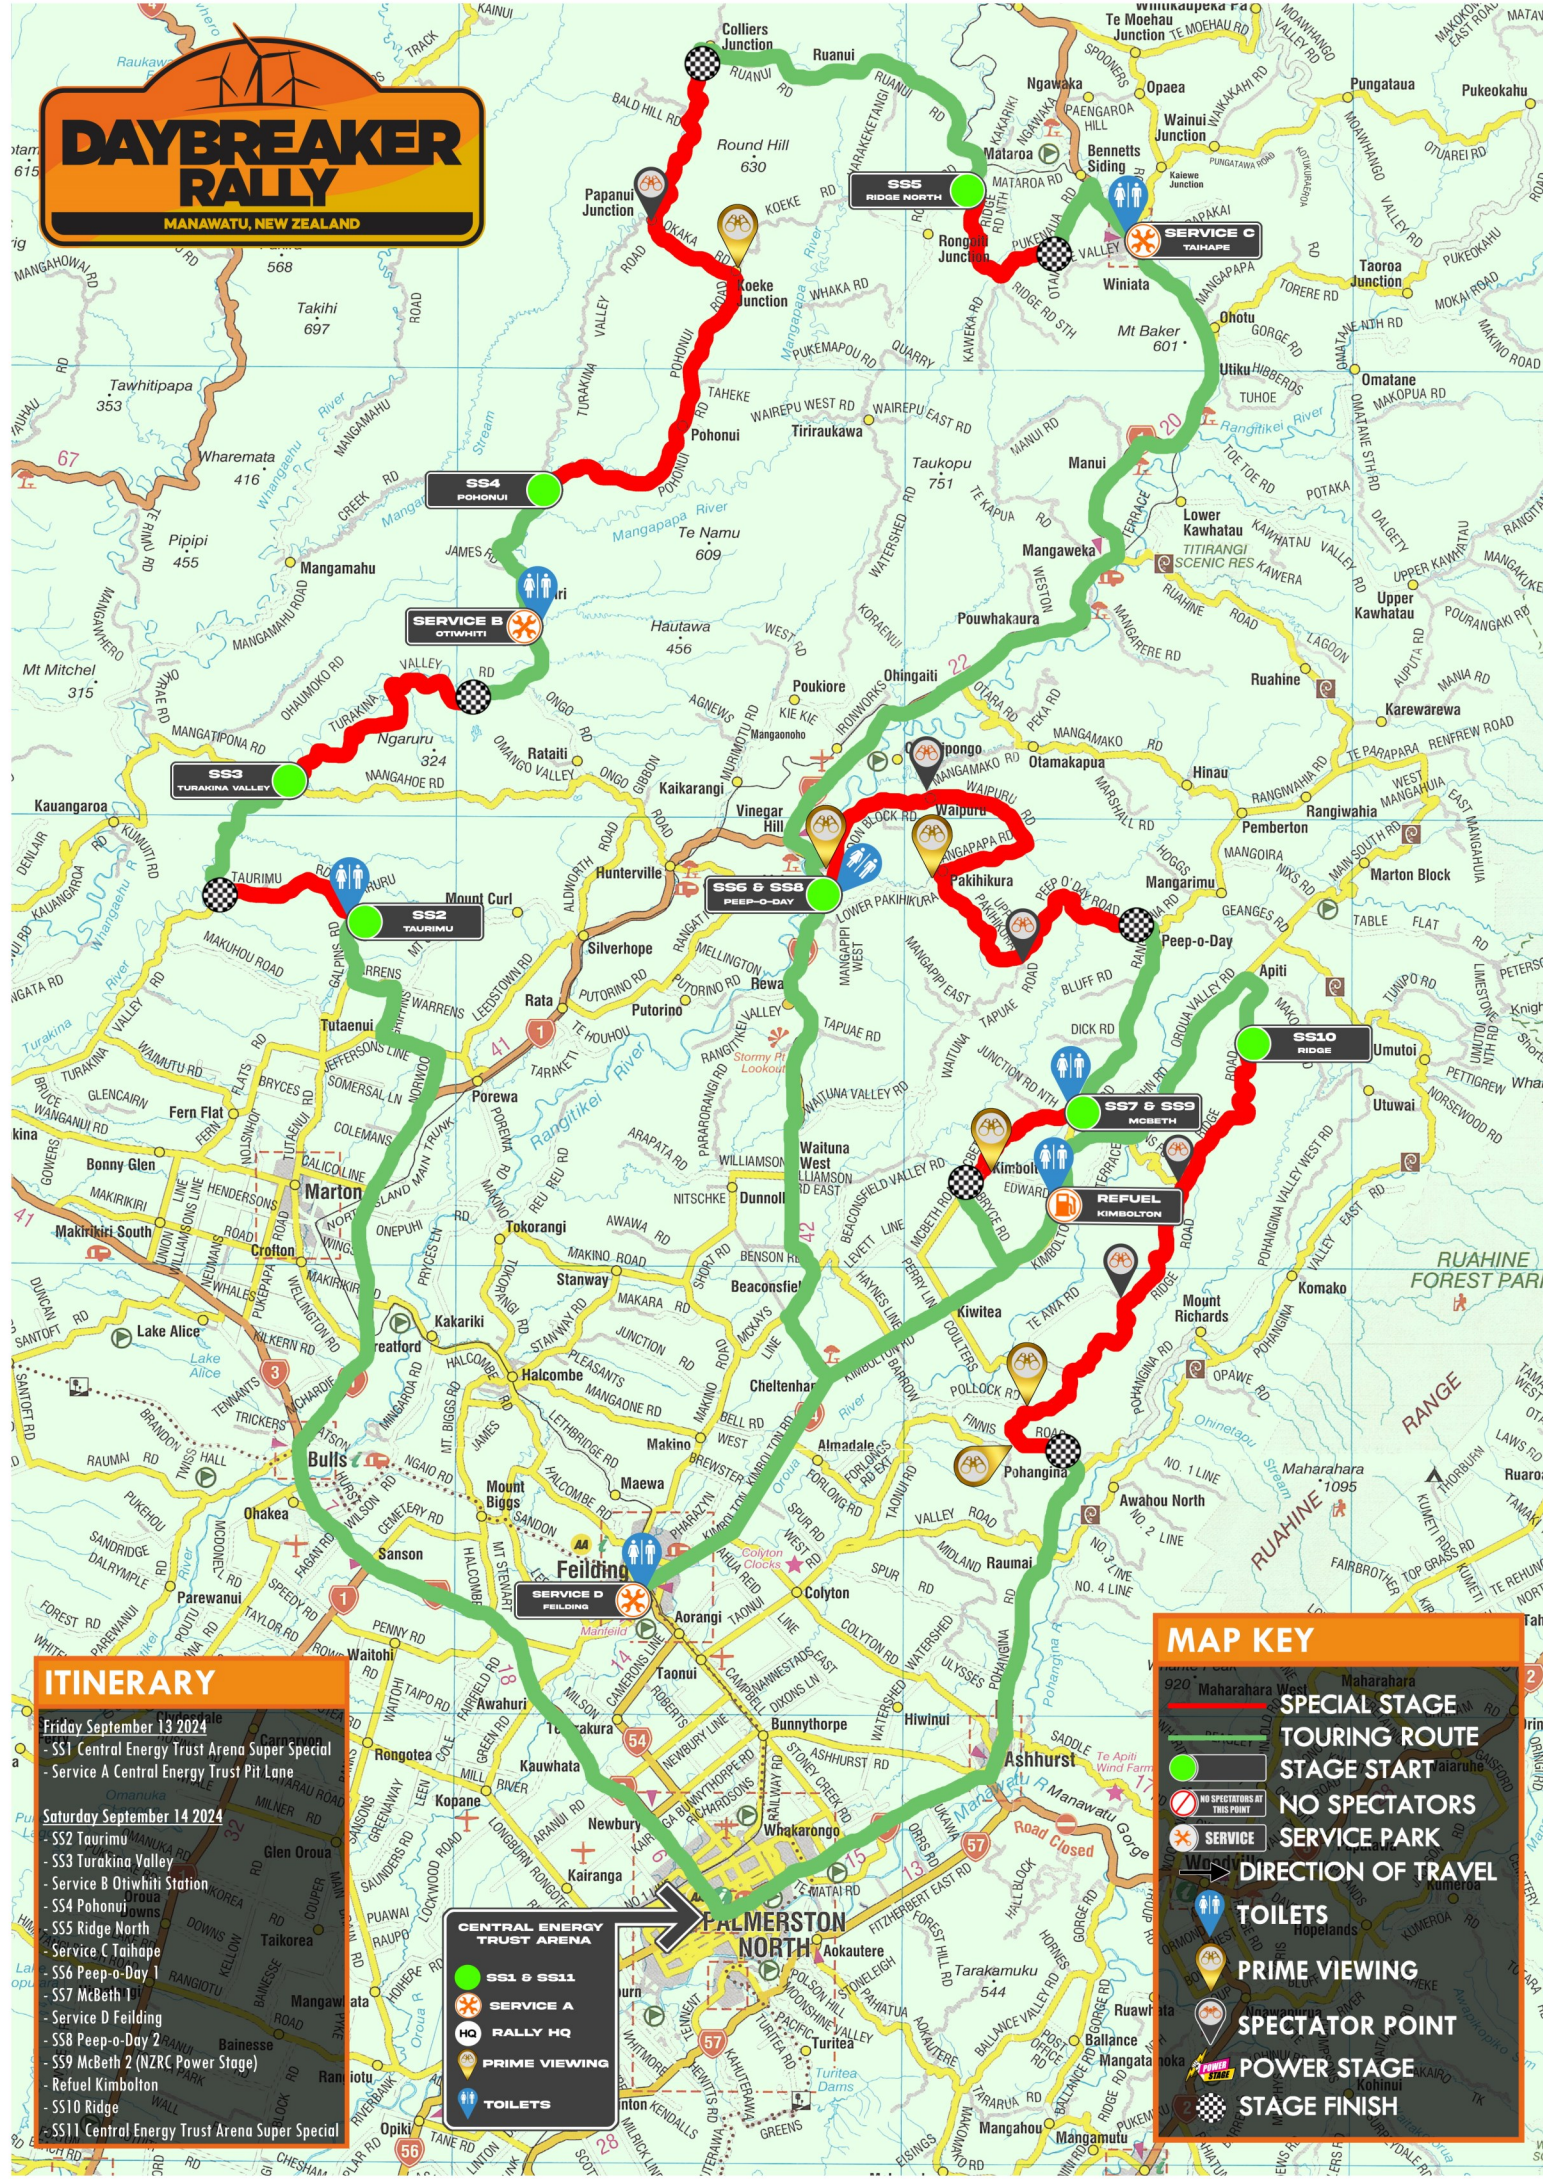

DAYBREAKER RALLY

MANAWATU, NEW ZEALAND

ITINERARY

- Friday September 13 2024**
- SS1 Central Energy Trust Arena Super Special
 - Service A Central Energy Trust Pit Lane
- Saturday September 14 2024**
- SS2 Taurimu
 - SS3 Turakina Valley
 - Service B Otihwhiti Station
 - SS4 Pohonu
 - SS5 Ridge North
 - Service C Taihape
 - SS6 Peep-o-Day 1
 - SS7 McBeth 1
 - Service D Feilding
 - SS8 Peep-o-Day 2
 - SS9 McBeth 2 (NZRC Power Stage)
 - Refuel Kimbolton
 - SS10 Ridge
 - SS11 Central Energy Trust Arena Super Special

CENTRAL ENERGY TRUST ARENA

- SS1 & SS11
- SERVICE A
- RALLY HQ
- PRIME VIEWING
- TOILETS

MAP KEY

- SPECIAL STAGE
- TOURING ROUTE
- STAGE START
- NO SPECTATORS
- SERVICE PARK
- DIRECTION OF TRAVEL
- TOILETS
- PRIME VIEWING
- SPECTATOR POINT
- POWER STAGE
- STAGE FINISH